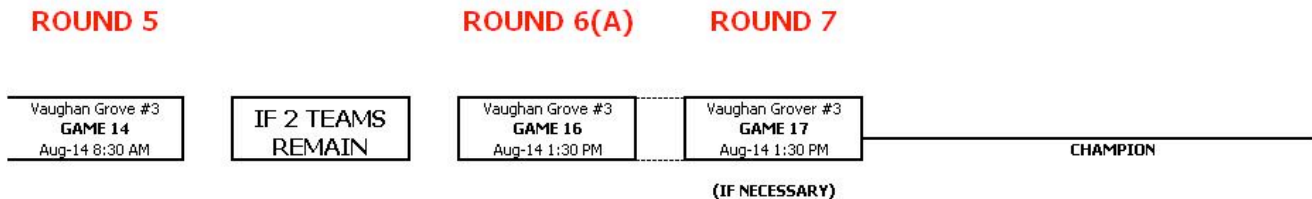

2005 YSBA Championship Draw - Major Pee Wee

IF 2 TEAMS
REMAIN

IF 3 TEAMS
REMAIN

Draw for Bye if more
than one team is
eligible