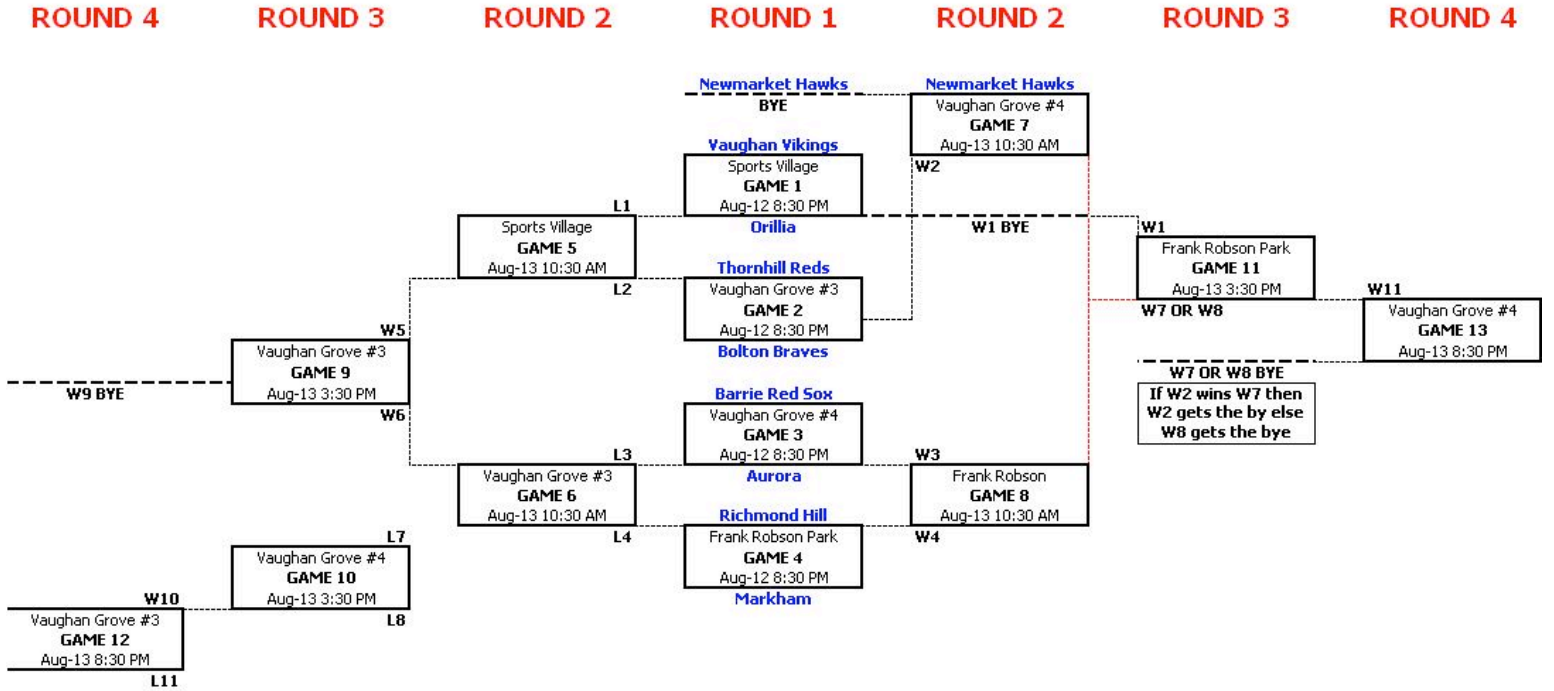

2005 YSBA Championship Draw - Major Pee Wee

IF 2 TEAMS
REMAIN

IF 3 TEAMS
REMAIN

Draw for Bye if more
than one team is
eligible