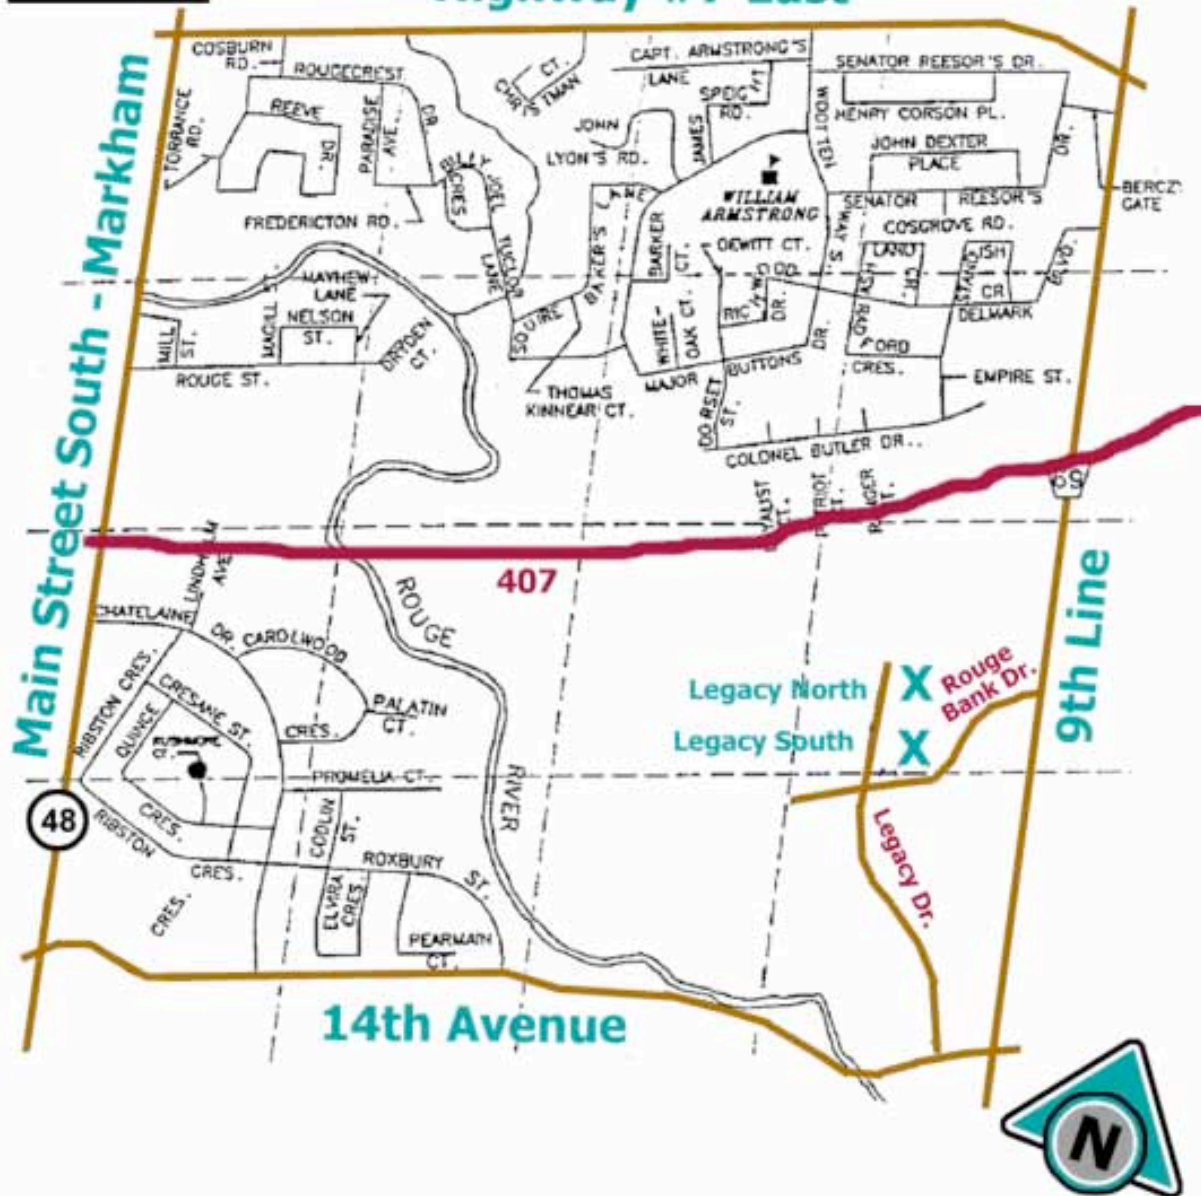

Legacy Parks North & South, Markham, Ontario Markham District Baseball Association

Legacy Diamonds

Highway #7 East

Legacy Park South is off of **Rouge Bank Drive** and **Legacy Park North** is off of **Legacy Drive**, South of Highway #7 East, North of 14th Avenue, East of Main Street North, Markham (also known as Hwy #48 or Markham Road) and West of 9th Line.