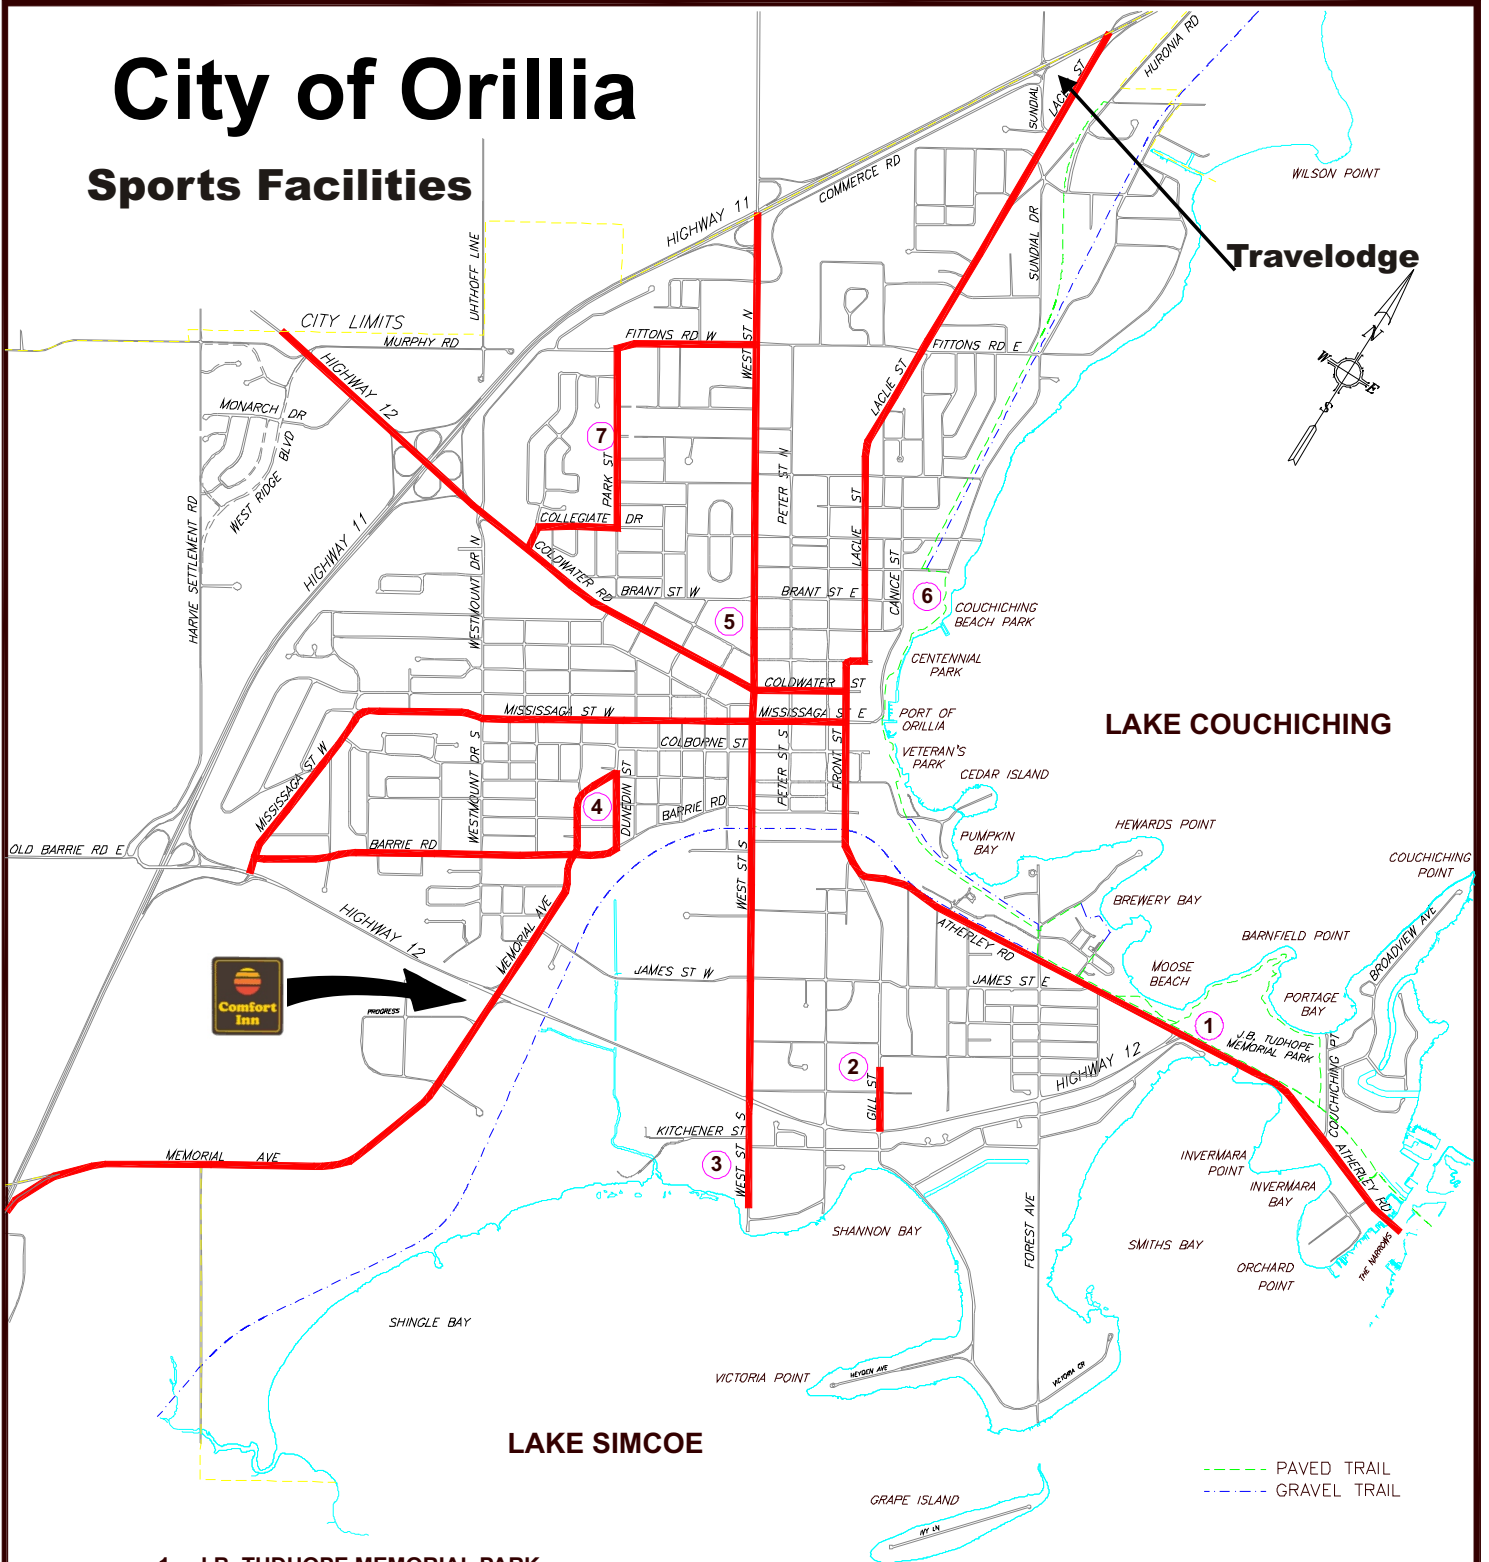

City of Orillia

Sports Facilities

- 1 J.B. TUDHOPE MEMORIAL PARK
BARNFIELD POINT RECREATION CENTRE
- 2 BRIAN ORSER ARENA
- 3 KITCHENER PARK
- 4 McKINNELL SQUARE
- 5 COMMUNITY CENTRE
- 6 COUCHICHING BEACH PARK
- 7 CARMICHAEL PARK

- 450 ATHERLEY ROAD
- 433 GILL STREET
- 25 KITCHENER STREET
- 135 DUNEDIN STREET
- 25 BRANT STREET WEST
- 140 CANICE STREET
- 295 PARK STREET

- JERRY UDELL BALL DIAMOND
- GANDER ROSS DIAMOND
- HELIOTIS DIAMOND
- CLIFF YEO DIAMOND